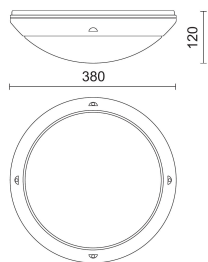

380T 26W 3000K CRI85

Design:

IP 65 IK 10

Product Code	Color
142200	White

General specifications

Indoor/Outdoor light	Outdoor
Description	Outdoor ceiling luminaires ideal for application in residential areas for both indoor and outdoor use. IP65
Applications	Terraces , Shelters , Residential outdoor areas , Residential areas , Façades of buildings , Arcades

Lighting specifications

i Stated L.O.R. and delivered lumens values are related to standard beam angle versions

Lamp description	LED 3400lm 26W 3000K CRI85
Nominal lumens on thermal regime (lm)	3400
LOR	70.9
Delivered lumen (lm)	2411
Watt source (W)	26
Color temperature (K)	3000
CRI	CRI 85
Lamp type	COB LED
Average lamp life (h)	L80B10 50.000
Photobiological risk group	RG1
Diffuser	Polycarbonate

Electrical specifications

Driver availability	Included
Driver mounting	Integrated

Optical specifications

Light distribution	Symmetric
Emission	Direct
Aiming	Fixed
Light beam	110°

Weight and dimension

Height (mm)	120
Diameter (mm)	380
Weight (Kg)	2.3

Power tolerance $\pm 5\%$ - Luminous flux tolerance $\pm 5\%$ - Measurement uncertainty $\pm 10\%$ - Ta: 25°C